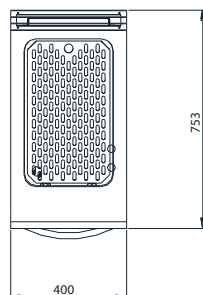

Built in stainless steel AISI 304 | Tank in AISI 316 stainless steel with fully rounded corners | 1 tank GN 1/1 35 lt. capacity | Water cock for filling and emptying | Burner in stainless steel with stabilized flame | Valve tap with pilot flame for gas burner ignition | Electronic battery ignition of pilot | Combustion chamber around the tank | Control panel which can be quickly removed for easy cleaning and maintenance | Adjustable AISI 304 stainless steel feet

MODELLO
MODEL

DIMENSIONI mm
DIMENSIONS mm

POTENZA GAS KW
GAS POWER KW

VOLUME m³

PESO Kg
WEIGHT Kg

ALLACCIAMENTO GAS
GAS CONNECTION

U7CPG35

400x730x900

10,5

0,5

60

Ø 1/2"

G: ENTRATA GAS G.1/2
EA: ENTRATA ACQUA
SA: USCITA ACQUA