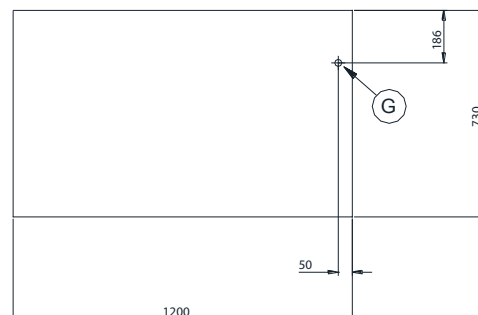

MODELLO
MODEL

DIMENSIONI mm
DIMENSIONS mm

POTENZA GAS KW
GAS POWER KW

VOLUME m³

PESO Kg
WEIGHT Kg

ALLACCIAMENTO GAS
GAS CONNECTION

U7CBG16FG

1200x730x900

37,5

1,2

150

Ø 1/2"

G = Gas Ø 1/2"