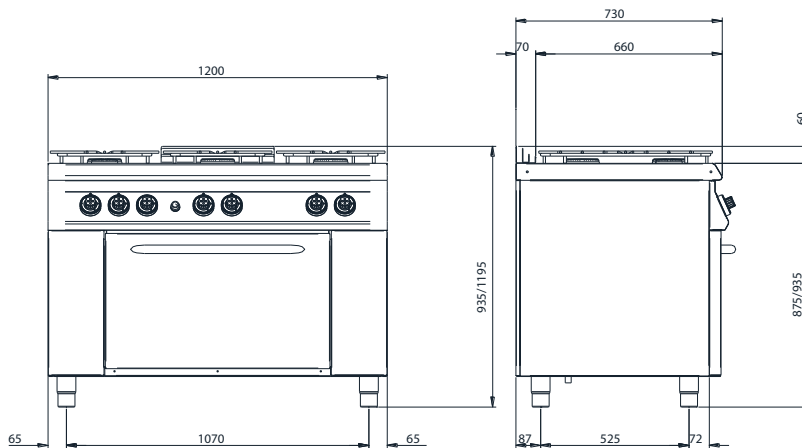

| Work top with rounded corners in AISI 304 stainless steel | Top chromed grids | Nickel-plated burners with nickel-plated burner cap (1 x 3,5 kW, 5 x 6 kW) | Valve tap | Gas oven GN 1/1 heated by burner 4 kW | Thermostatic temperature regulation from 0° to 275°C by means of gas tap | Electronic battery burner ignition | 4-position shelf runners which can be removed for thorough oven cleaning | Control panel which can be quickly removed for easy cleaning and maintenance | Adjustable AISI 304 stainless steel feet

MODELLO
MODEL

DIMENSIONI mm
DIMENSIONS mm

POTENZA GAS KW
GAS POWER KW

VOLUME m³

PESO Kg
WEIGHT Kg

ALLACCIAMENTO GAS
GAS CONNECTION

U7CBG16FG

1200x730x900

37,5

1,2

150

Ø 1/2"

G = Gas Ø 1/2"