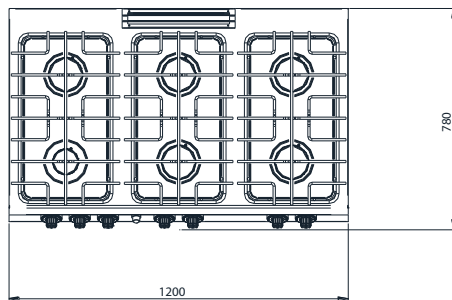

MODELLO
MODEL

DIMENSIONI mm
DIMENSIONS mm

POTENZA GAS KW
GAS POWER KW

VOLUME m³

PESO Kg
WEIGHT Kg

ALLACCIAMENTO GAS
GAS CONNECTION

U7CBG16FG

1200x730x900

37,5

1,2

150

Ø 1/2"

G = Gas Ø 1/2"